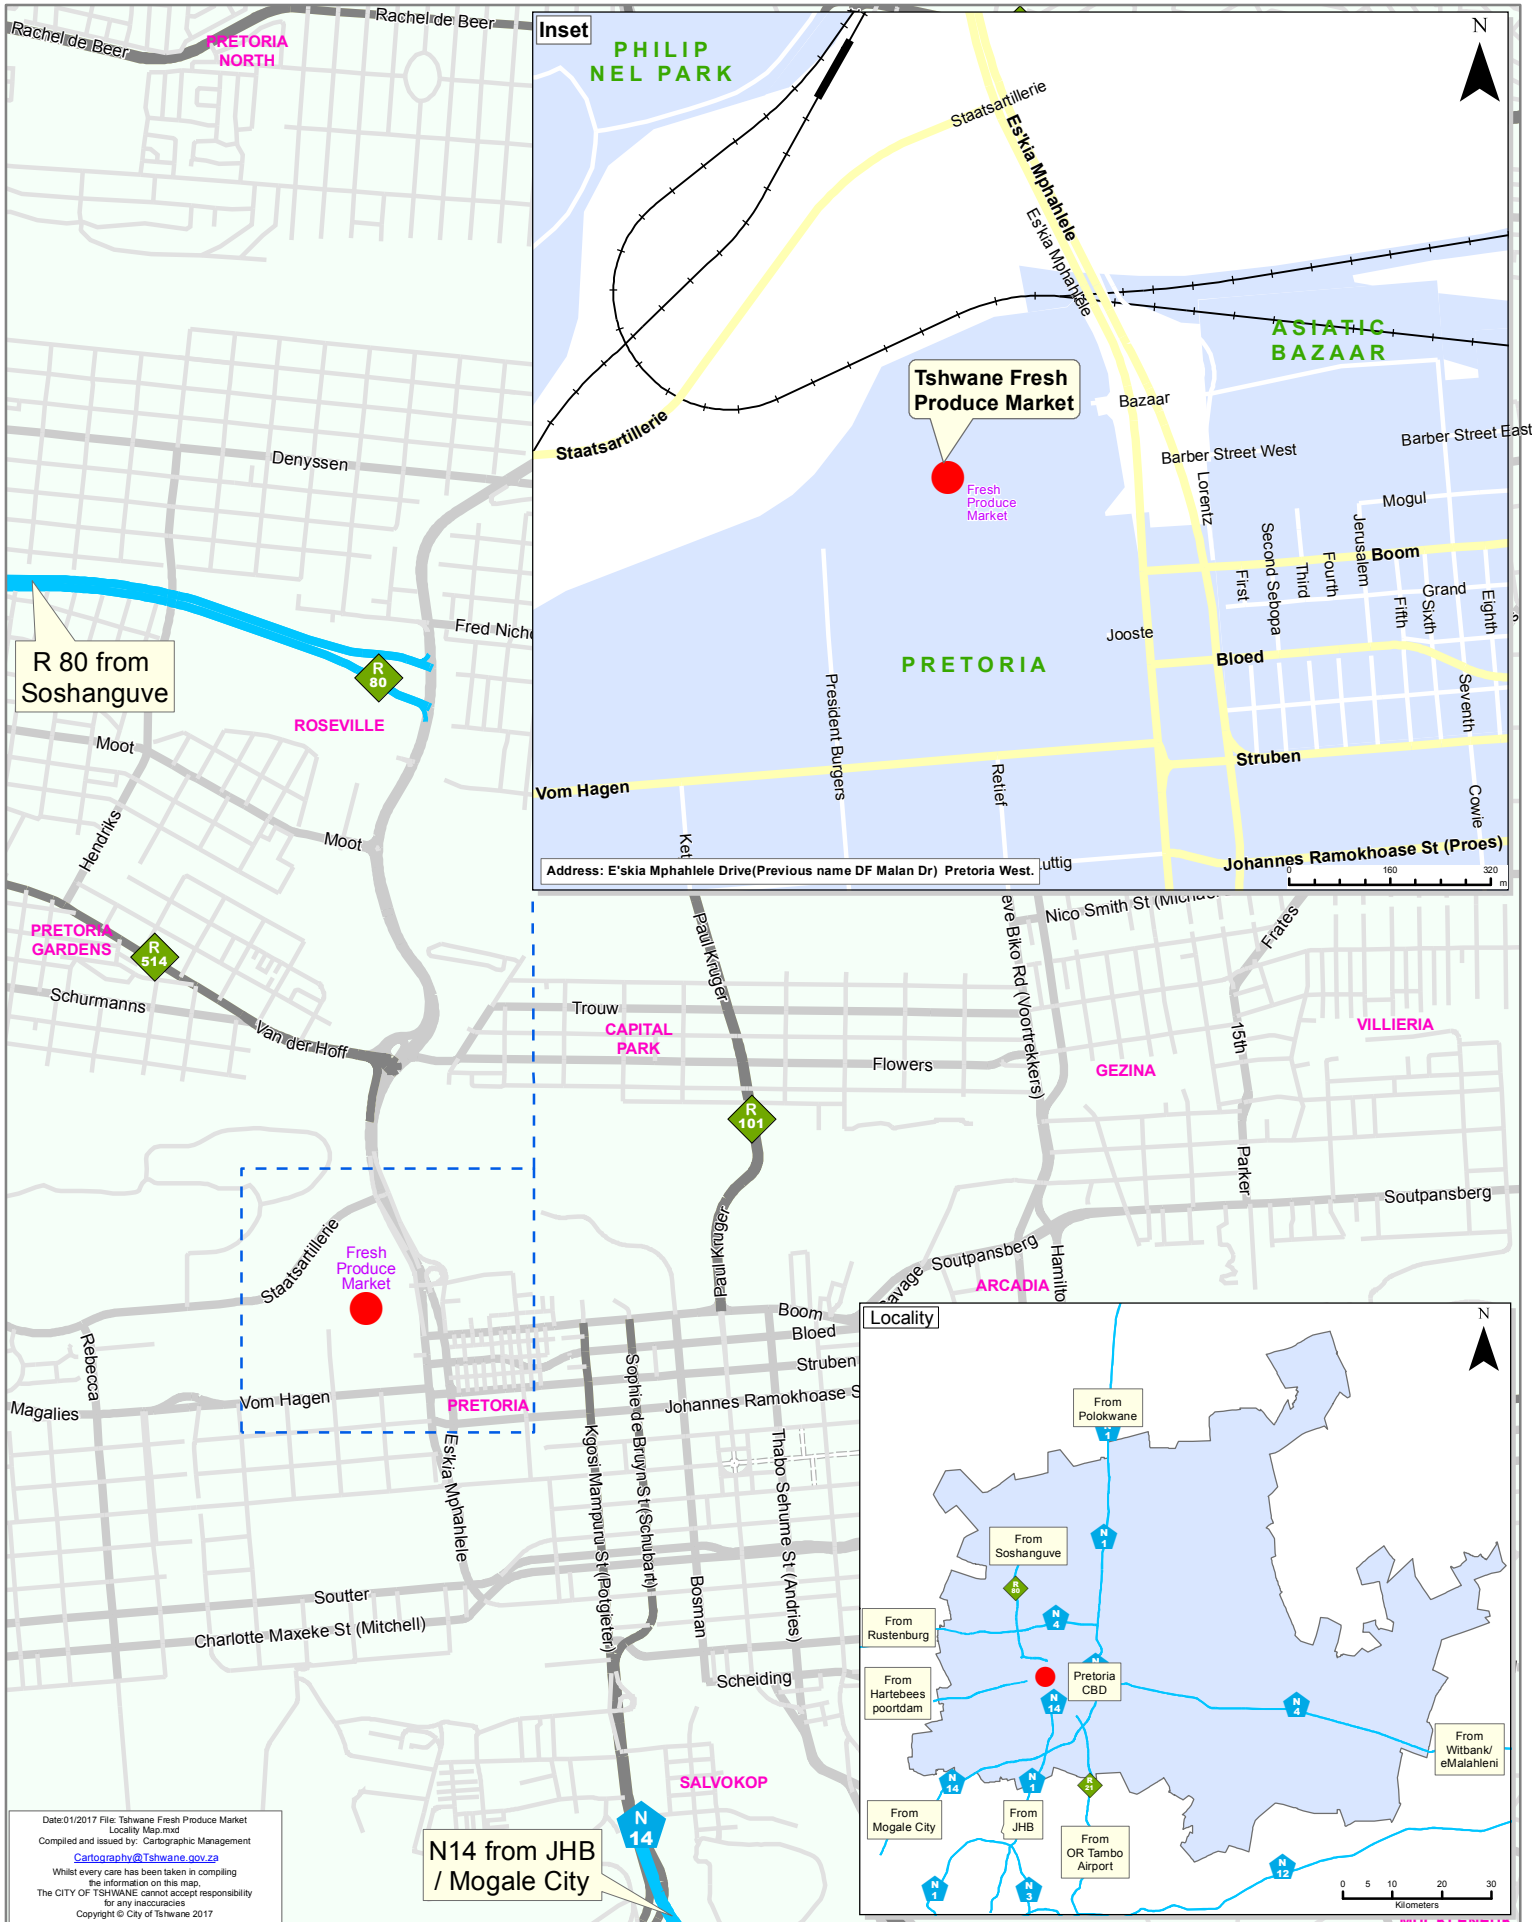

Tshwane Fresh Produce Market Locality Map

N14 from JHB / Mogale City